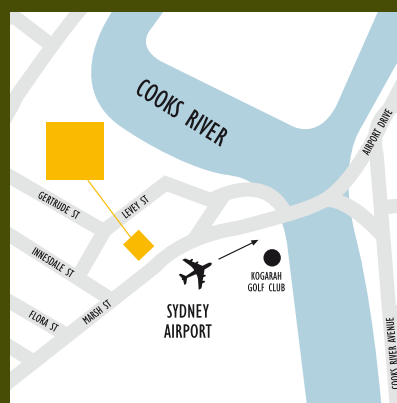

LEISURE

- Outdoor swimming pool
- Gymnasium
- Tennis courts
- Squash courts

ACTIVITIES NEARBY

- 15 minutes south from Sydney City
- 18 hole Golf Course
- 5 min drive to beach
- Cafes, bars and restaurants
- Cycling
- The Cooks River for kayaking and canoeing
- Shopping
- Go Karting and Ten Pin Bowling
- Bushwalk in Wolli Creek Valley
- Sydney Harbour helicopter flight

The best city location offering a friendly welcome and genuine hospitality.

For business, conference and leisure guests. Mercure Hotel Sydney Airport is conveniently located near both the international and domestic airport terminals, adjacent to the 18 hole Kogarah Golf Club and only 15 minutes from the city centre. Situated on the Cooks River and surrounded by parklands, the hotel offers guests the perfect combination of location, style and comfort.

BRADLEY'S BAR

- Delicious Bistro menu
- Comfortable lounge seats
- Large screens with Fox Sports

Mercure HOTEL
SYDNEY AIRPORT
20 Levey Street Wolli Creek
Sydney NSW 2205 Australia
Tel. : (61) 02 9518 2000
Fax : (61) 02 9518 2002
E-mail : H5603-RE1@accor.com

www.mercuresydneyairport.com.au
www.mercure.com.au
www.accorhotels.com.au

ACCESS • Airport : Sydney International, 1 km • Train: Wolli Creek Train Station, 1 km • Car: Princess Highway, 0.5 km, M5 Motorway (Airport Exit/Marsh St), 0.5 km